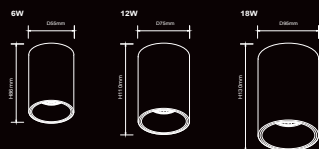

RIO SF

SURFACE COB DOWNLIGHTERS

	ITEM CODE	COLOUR	WATTAGE	CCT	DIMENSIONS	MRP (₹)
	DL0611101	WHITE BLACK	6W	3000K	A - Ø5.5 C - 8.6	1,490.00
	DL0631101			4000K	A - Ø5.5 C - 8.6	
	DL0610901	BLACK	3000K	A - Ø5.5 C - 8.6		
	DL0630901		4000K	A - Ø5.5 C - 8.6		
	DL1211102	WHITE BLACK	12W	3000K	A - Ø7.5 C - 11	1,990.00
	DL1231102			4000K	A - Ø7.5 C - 11	
	DL1210901	BLACK		3000K	A - Ø7.5 C - 11	
	DL1230901			4000K	A - Ø7.5 C - 11	
	DL1810901	BLACK	18W	3000K	A - Ø9.5 C - 13	2,590.00
	DL1830901			4000K	A - Ø9.5 C - 13	
	DL1831103	WHITE		3000K	A - Ø9.5 C - 13	
	DL1811102			4000K	A - Ø9.5 C - 13	

CASE LOT OF RIO SF : 6

RIO SF

PENDANT ACCESSORY (FOR 12 W RIO SF)

	ITEM CODE	COLOUR	DIMENSIONS	MRP (₹)
	DL121101	MATT WHITE	A - Ø8.0 C - 103.5	449.00
	DL120901	MATT BLACK	A - Ø8.0 C - 103.5	449.00

CASE LOT OF RIO SF : 4