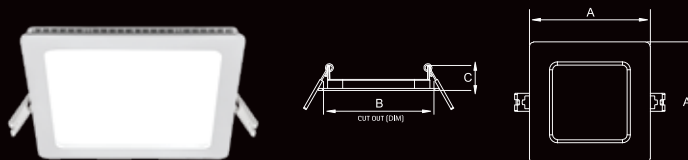

HECTOR PRO

LED RECESS PANELS (SQUARE)

ITEM CODE	WATTAGE	CCT	DIMENSIONS*	MRP (₹)	CASE LOT
DLP083805	8W	4000K	A - 12.0*12.0 B - 10.5*10.5 C-2.1	690.00	10
DLP123805	12W	4000K	A - 17.0*17.0 B - 15.3*15.3 C - 2.1	990.00	10
DLP153805	15W	4000K	A - 18.0*18.0 B - 17.9*17.0 C - 2.1	1,190.00	10
DLP156805		6500K		1,190.00	10