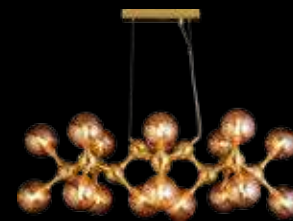

FUSION COLLECTION

The Magic of Fusion

The TISVA range of luminaries in the Fusion range is homage to the artistry of creative duality. They combine diverse elements to create design pieces that radiate with their uniqueness. The designs too are a combination of traditional and contemporary, Art deco and Baroque, Classic and Modern to create exclusive pieces that blend in seamlessly with all types of décor.