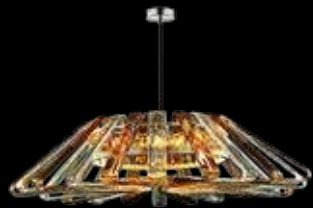

ESMARALDA NEW

CG60017
WATT - 6 x 9W LED - DIMMABLE
LAMP BASE - E27
CASE LOT - 1
NO. OF BOXES - 1
M.R.P.: ₹ 3,79,990.00
Matching Wall Light - WG1071

10 YEARS' WARRANTY