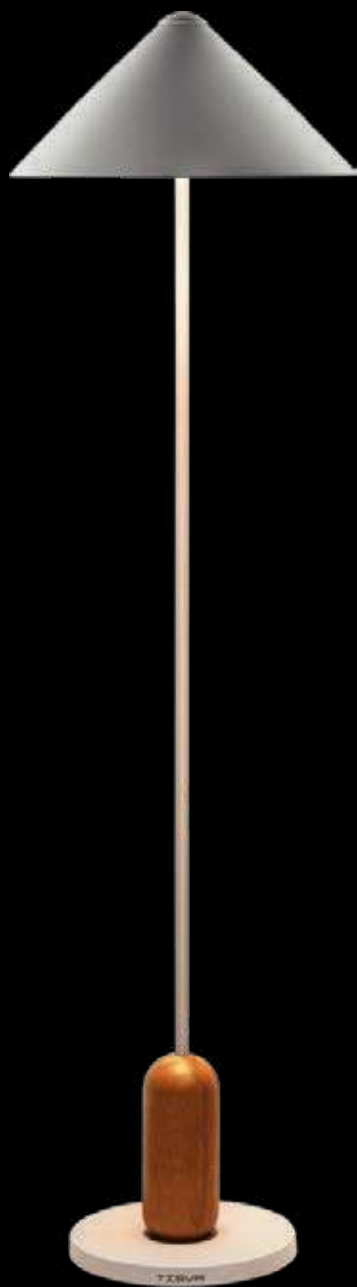

FLOOR LAMPS

Elevate your style.

Tall, sleek and graceful, our range of floor lamps make a strong style statement. Ergonomically designed, they optimise every detail - from the throw and reach of light to the use of space. Stylish and timeless, these lamps are the perfect accessory for a well-dressed home.