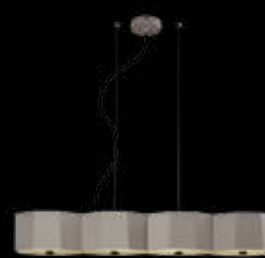

NEO MODA

SP4002
WATT - 4 x 100W GLS -
DIMMABLE / 4 x 9W LED
LAMP BASE - E27
Also available in: ☐ SP4001
CASE LOT - 1
NO. OF BOXES - 1
M.R.P.: ₹ 29,995.00