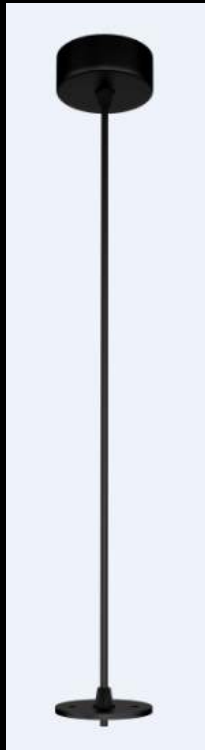

TISVA®

FEEL THE WARMTH. SEE THE LIGHT.

RIO ACCESSORY : PENDANT ACCESSORY FOR 12 W

MRP: INR 449/-