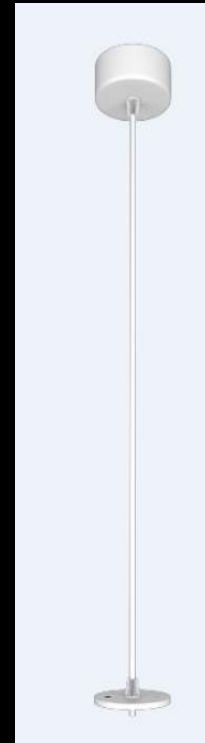

MRP: INR 449/-